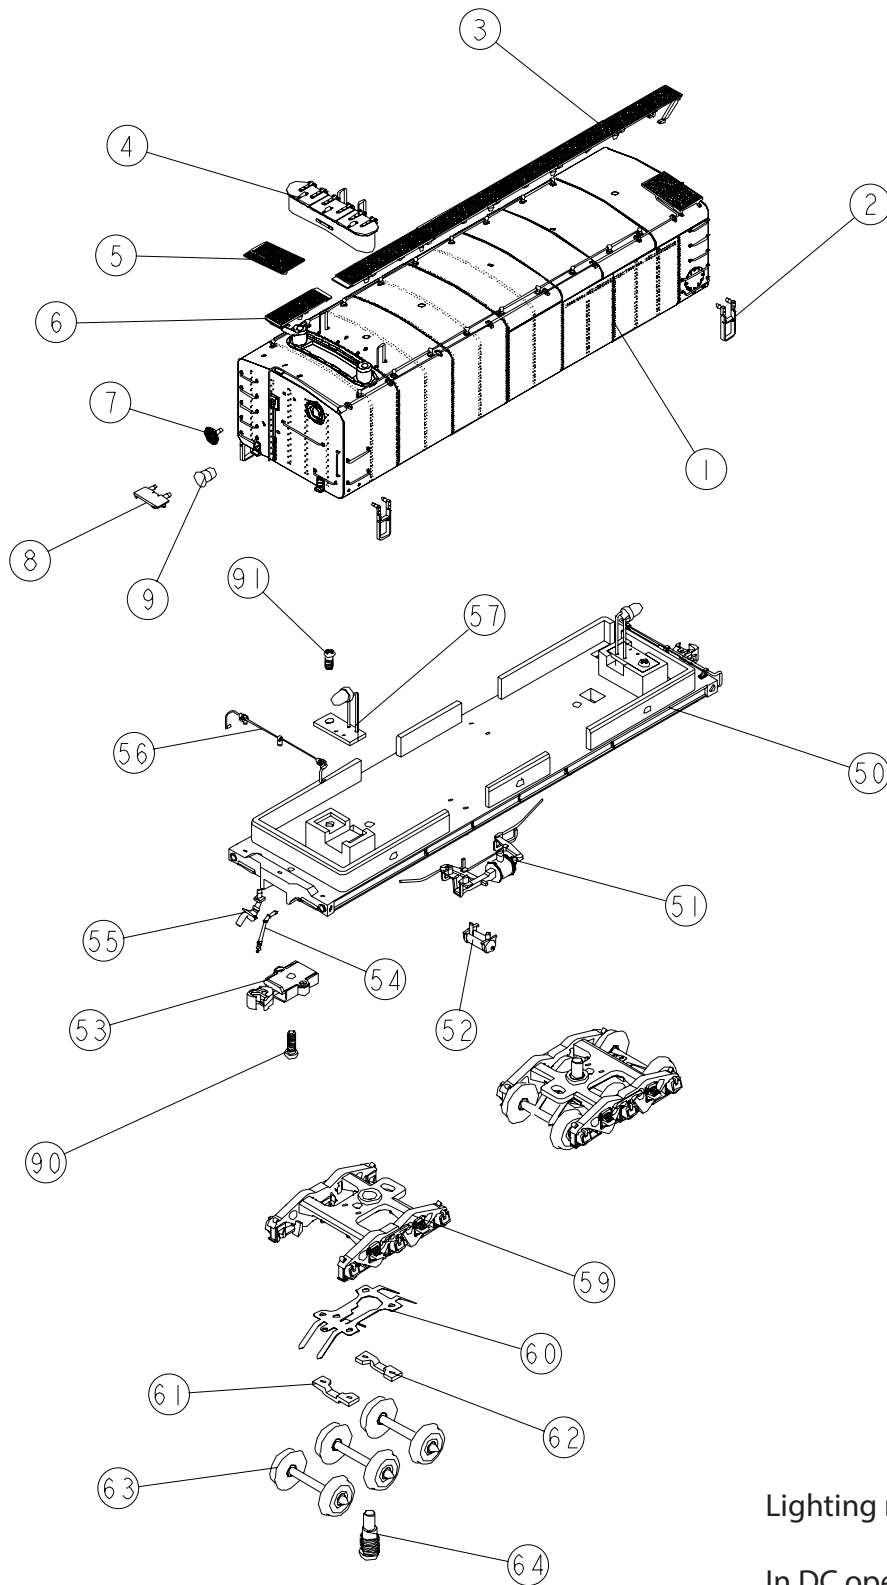

N&W Auxiliary Tender

Exploded Parts Diagram

Lighting note:

In DC operation, the rear light will light when in reverse. When operating in forward, the rear light will be off.

In DCC operation, both lights will be ON at all times.