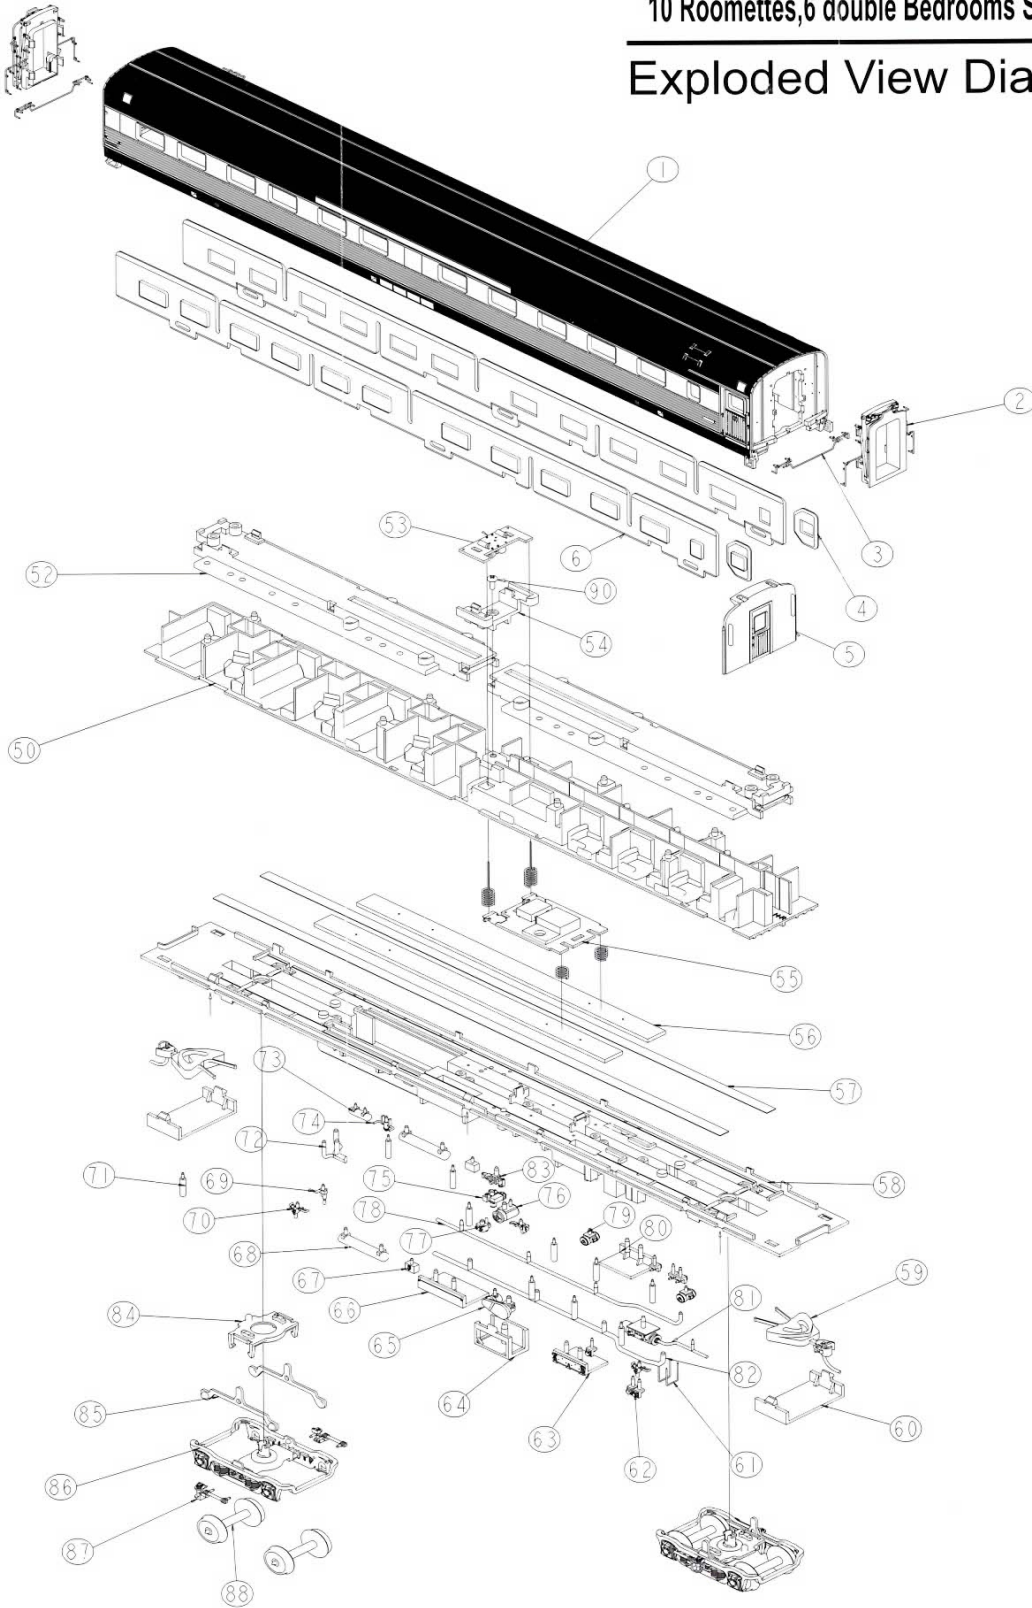

# California Zephyr Passenger Cars

10 Roomettes, 6 double Bedrooms Sleeper Car

## Exploded View Diagram

Broadway Limited Imports, LLC  
386-673-8900